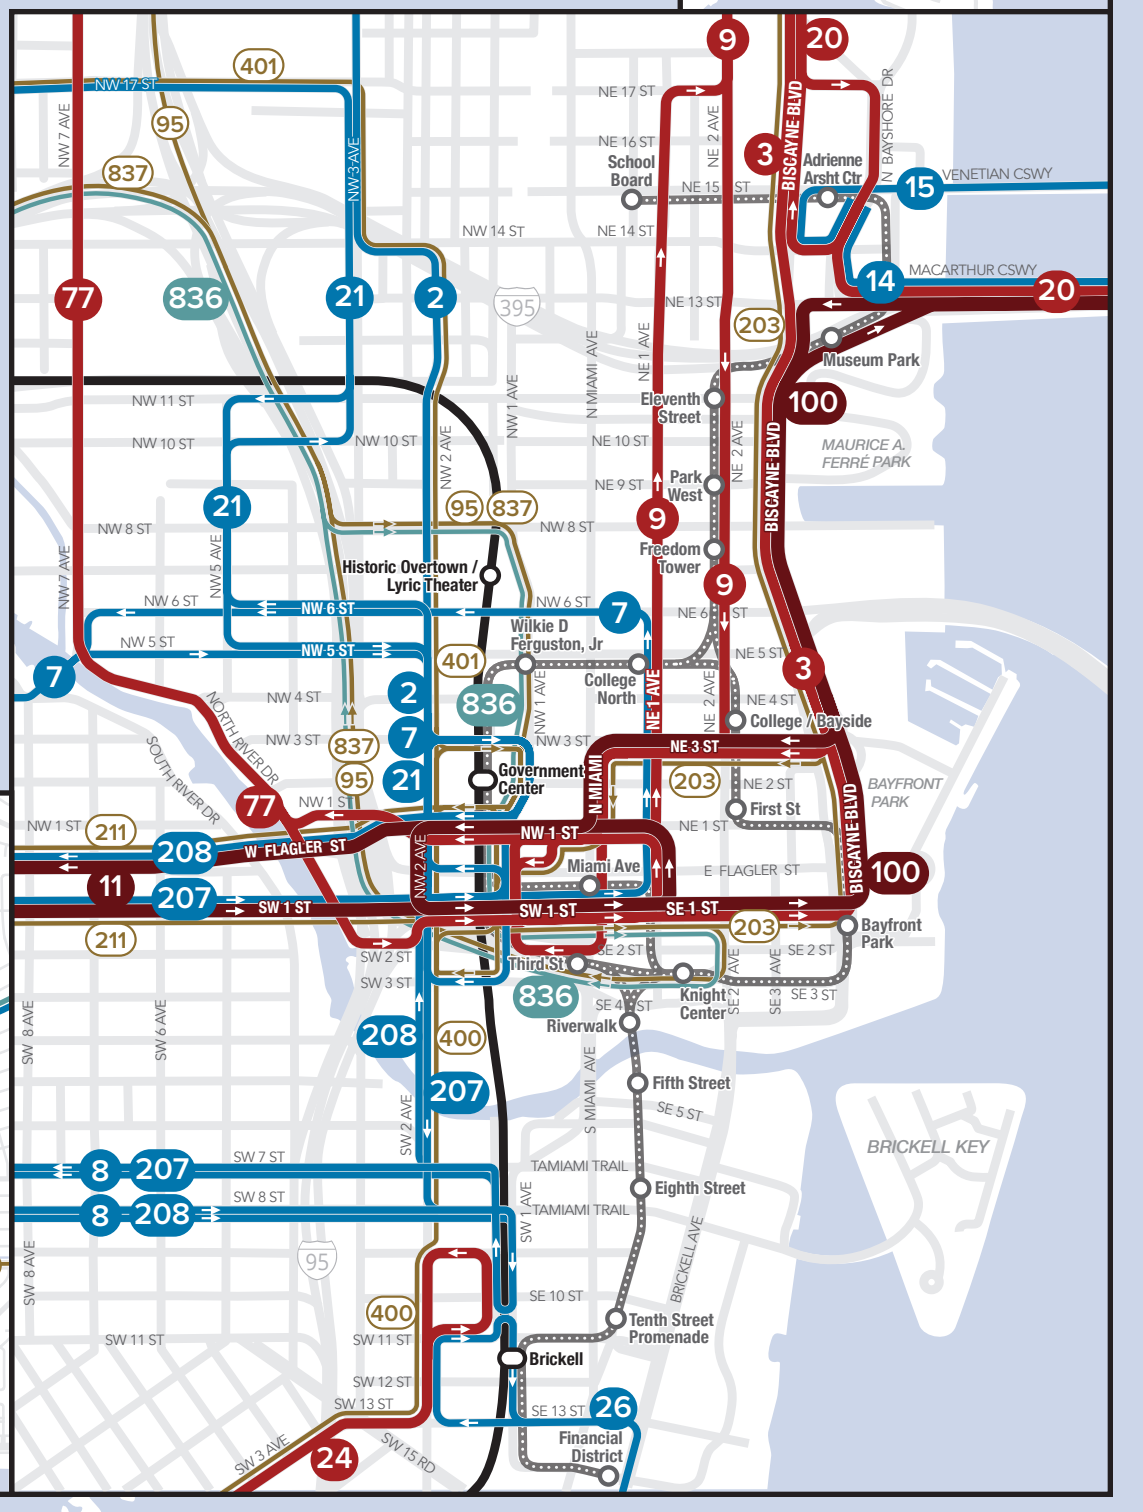

## Metrobus routes

During weekdays at midday, the bus comes every...

-  10 minutes or less
-  15 minutes
-  20 minutes
-  30 minutes
-  60 minutes
-  Peak-Only or Limited Service

## Other transit services

-  MetroConnect Zone
-  Metrorail and Station
-  Metromover and Station
-  South Dade TransitWay Stations
-  Tri-Rail
-  Brightline

This is a general reference map. Consult individual route maps for details.

### Miami Beach

### Cutler Bay