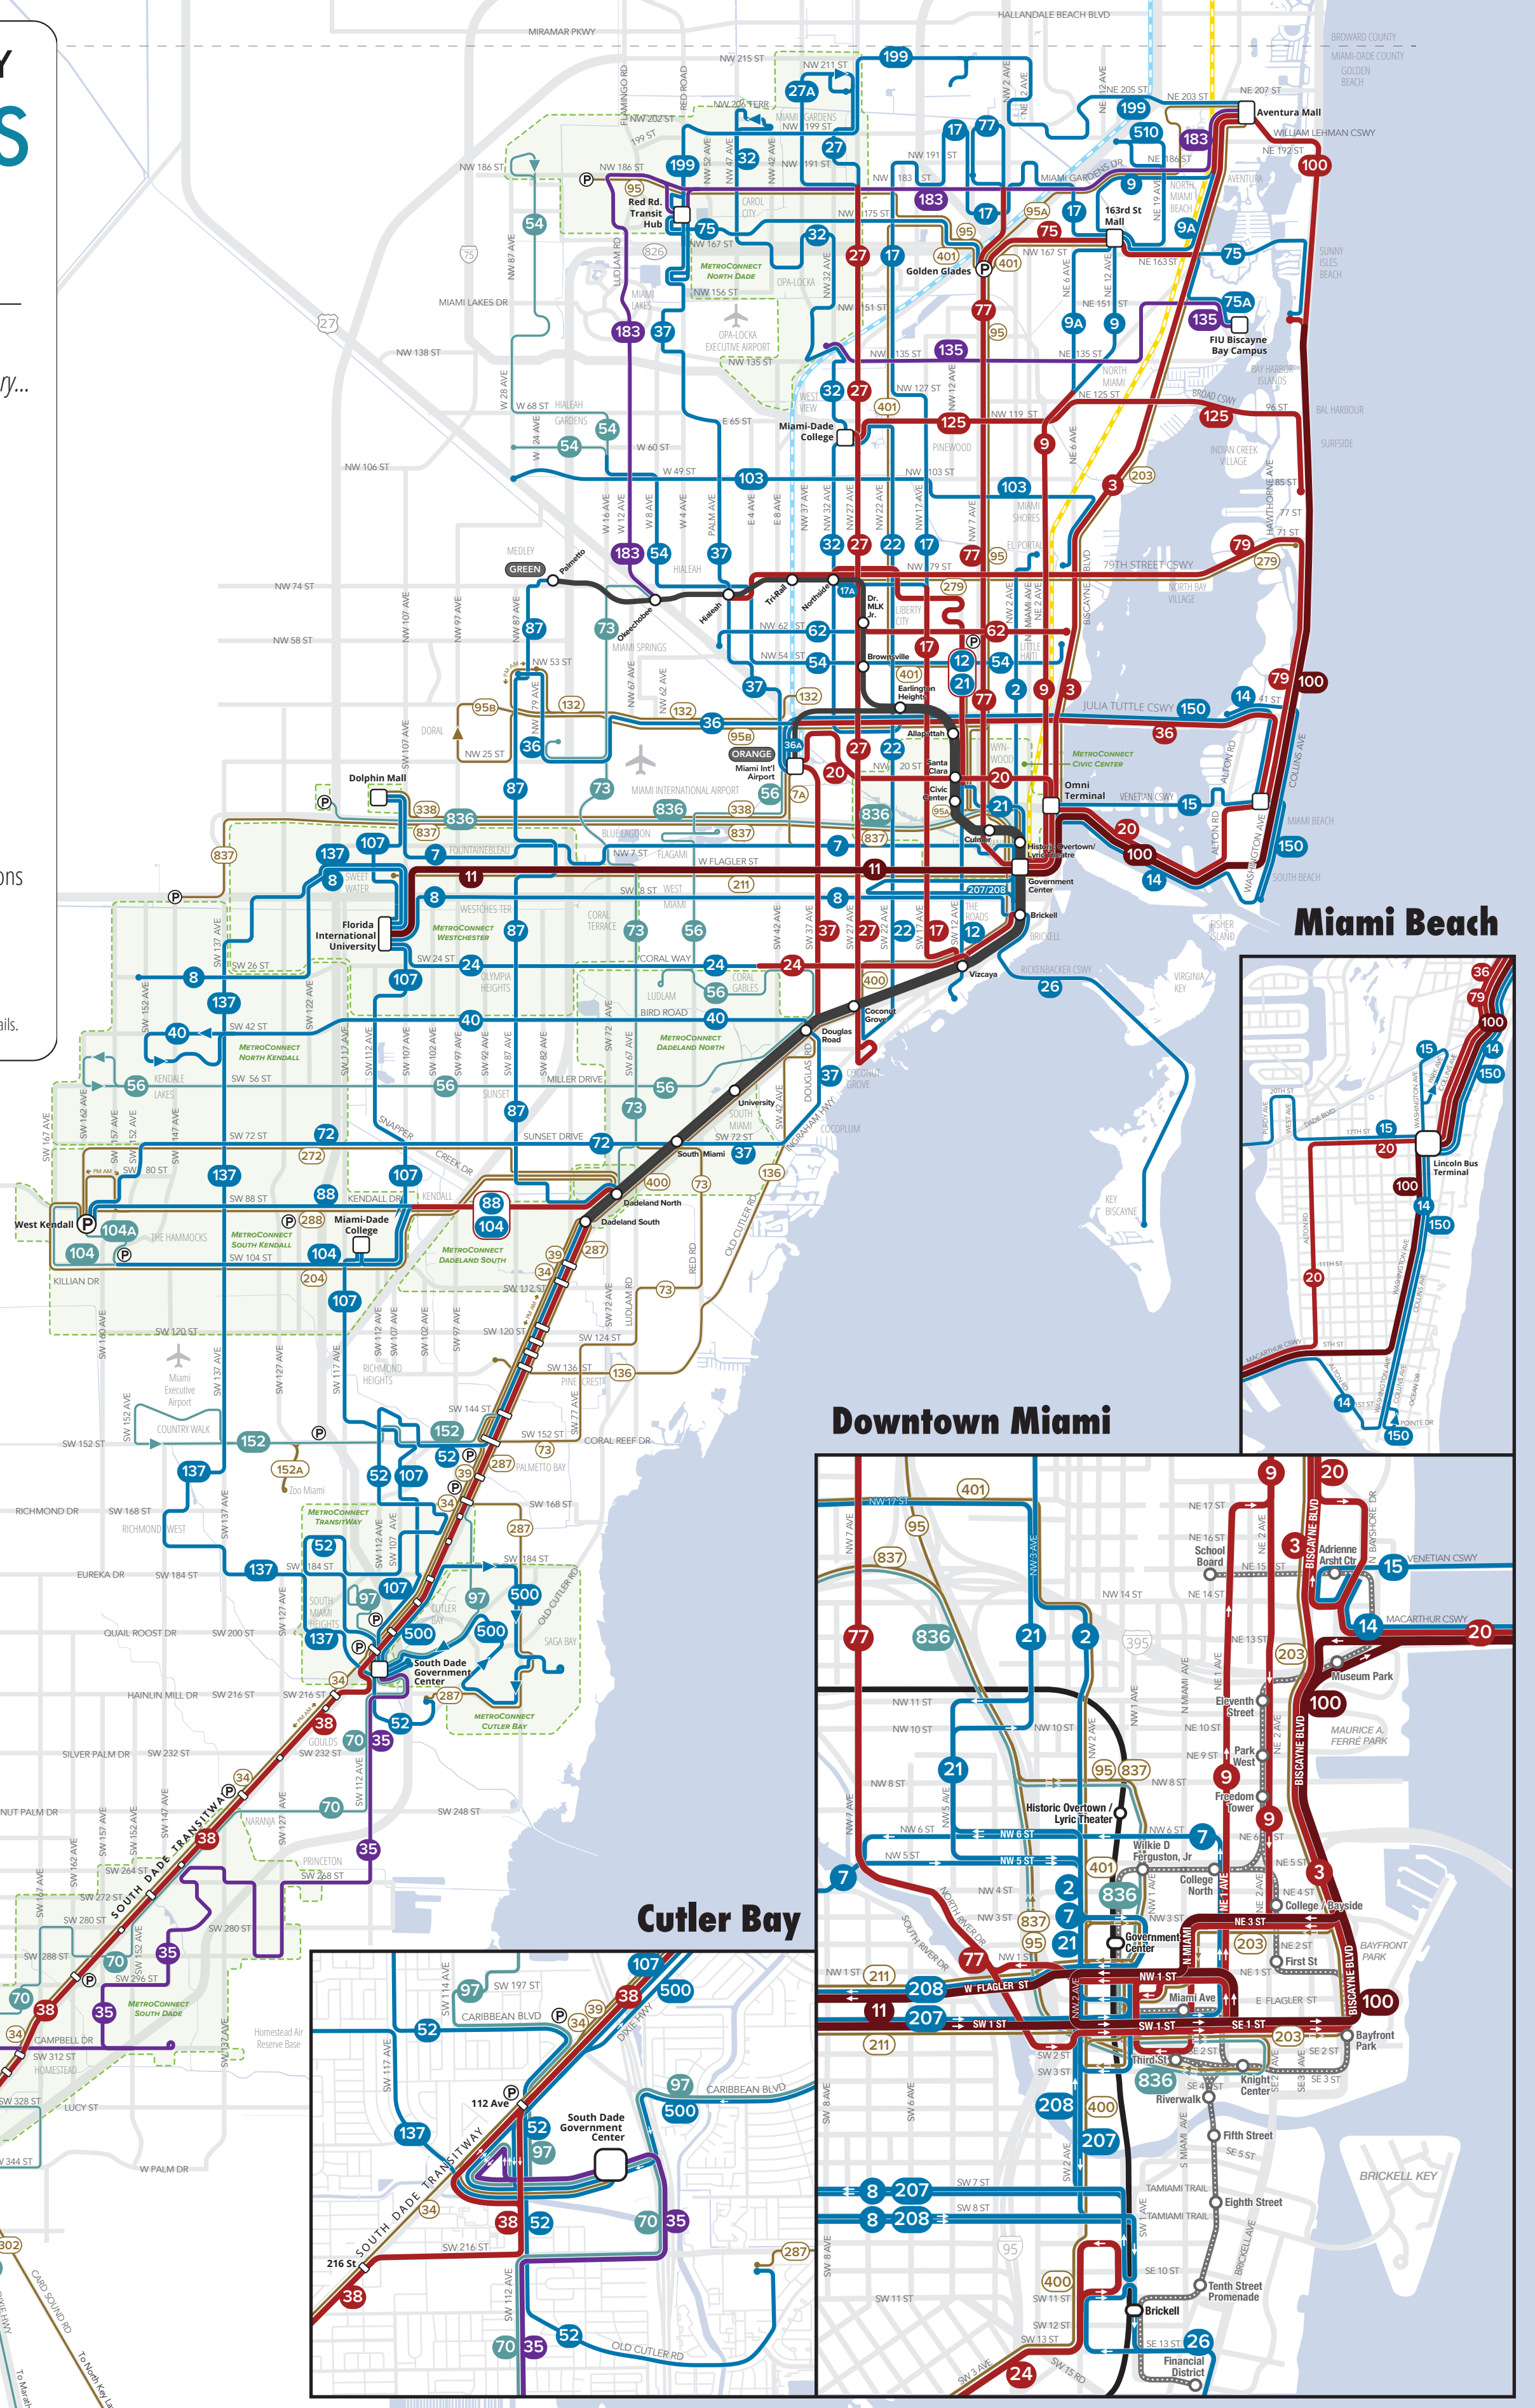

# MIAMI-DADE COUNTY METROBUS SYSTEM

NOVEMBER 2023

## Metrobus routes

During weekdays at midday, the bus comes every...

-  10 minutes or less
-  15 minutes
-  20 minutes
-  30 minutes
-  60 minutes
-  Peak-Only or Limited Service

## Other transit services

-  MetroConnect Zone
-  Metrorail and Station
-  Metromover and Station
-  South Dade TransitWay Stations
-  Tri-Rail
-  Brightline

This is a general reference map. Consult individual route maps for details.

### Cutler Bay