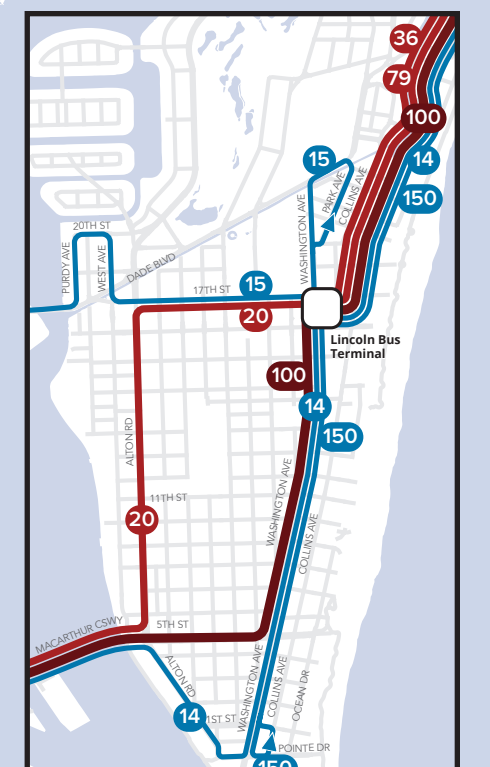

## Metrobus routes

During weekdays at midday, the bus comes every...

-  10 minutes or less
-  15 minutes
-  20 minutes
-  30 minutes
-  60 minutes
-  Peak-Only or Limited Service

## Other transit services

-  MetroConnect Zone
-  Metrorail and Station
-  Metromover and Station
-  South Dade TransitWay Stations
-  Tri-Rail
-  Brightline

This is a general reference map. Consult individual route maps for details.

### Miami Beach

### Cutler Bay